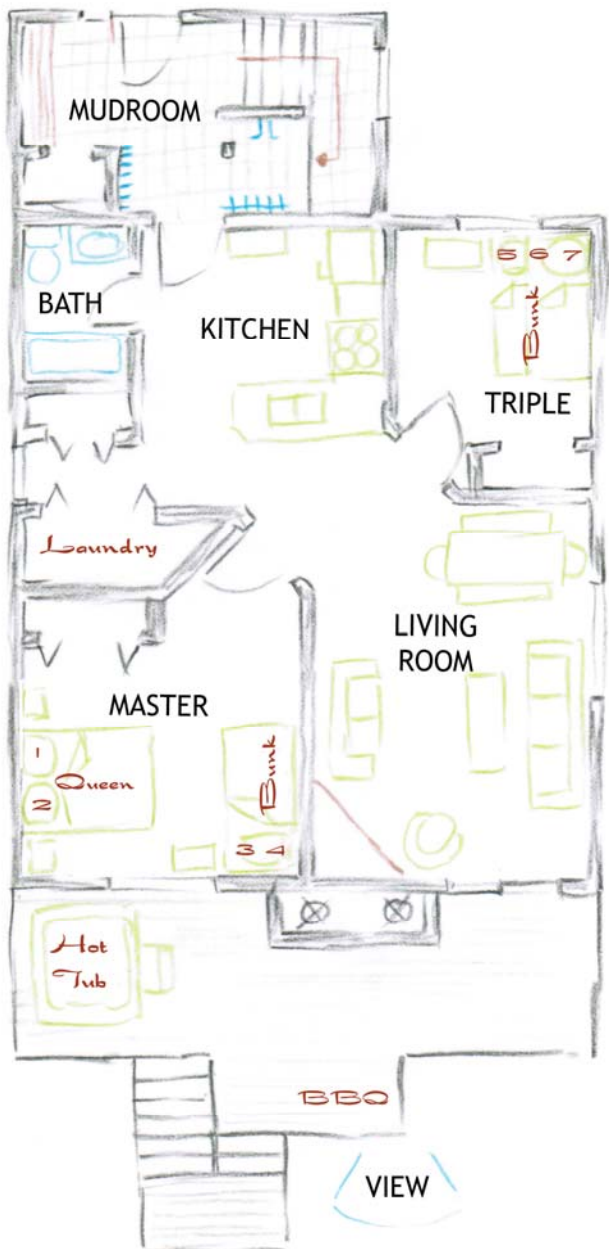

# Chaateau Cona

## UPPER UNIT ACCOMMODATION ↑

- Enclosed mudroom, heated with seating and lockable storage
- 3 bedrooms - sleeps 12
- Electric fireplace
- Indoor sauna
- Outdoor hot tub
- Indoor Jacuzzi and shower with back sprays
- TV, VCR, DVD and movie library
- Satellite TV
- Second TV/VCR combo (for movies only)
- Stereo and CD player
- Board games
- Keyless entry
- Washer/Dryer
- Fully equipped kitchen incl. dishwasher and microwave
- Parking for 4 small vehicles
- Ski-in, ski-out access

## LOWER UNIT ACCOMMODATION ←

- Enclosed mudroom, heated with seating and lockable storage
- 2 bedrooms - sleeps 7
- Electric fireplace
- Outdoor hot tub
- TV, VCR and movie library
- Satellite TV
- Second TV/VCR combo (for movies only)
- Board games
- Keyless entry
- Washer/Dryer
- Fully equipped kitchen incl. microwave
- Parking for 2 small vehicles
- Ski-in, ski-out access