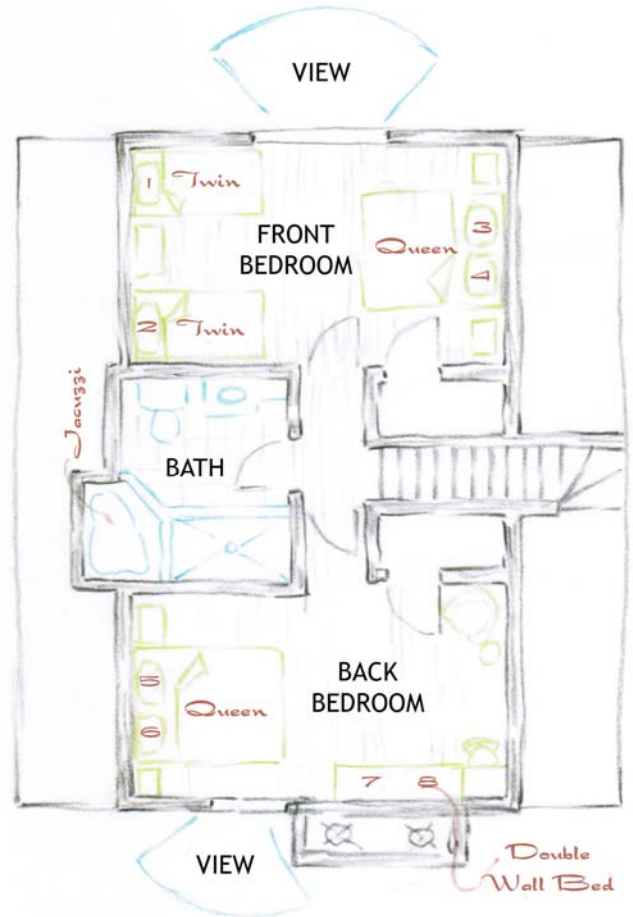

# Chaateau Cona

## UPPER UNIT ACCOMMODATION ↑

- Enclosed mudroom, heated with seating and lockable storage
- 3 bedrooms - sleeps 12
- Electric fireplace
- Indoor sauna
- Outdoor hot tub
- Indoor Jacuzzi and shower with back sprays
- TV, VCR, DVD and movie library
- Satellite TV
- Second TV/VCR combo (for movies only)
- Stereo and CD player
- Board games
- Keyless entry
- Washer/Dryer
- Fully equipped kitchen incl. dishwasher and microwave
- Parking for 4 small vehicles
- Ski-in, ski-out access

## LOWER UNIT ACCOMMODATION ←

- Enclosed mudroom, heated with seating and lockable storage
- 2 bedrooms - sleeps 7
- Electric fireplace
- Outdoor hot tub
- TV, VCR and movie library
- Satellite TV
- Second TV/VCR combo (for movies only)
- Board games
- Keyless entry
- Washer/Dryer
- Fully equipped kitchen incl. microwave
- Parking for 2 small vehicles
- Ski-in, ski-out access